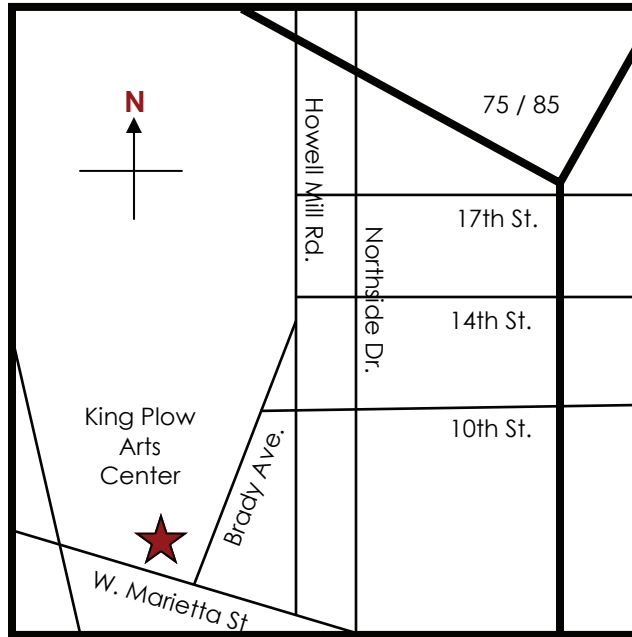

Ballroom Dance Clubs Directions

887 West Marietta Street Suite J-105 Atlanta, Georgia 30318

Phone: 404.897.5556

Atlanta Studio

Serving the Midtown, Buckhead & Downtown areas

Because we know that your time is valuable, to get the most out of your lessons please arrive 5-10 minutes prior to your scheduled appointment.

Thank you.

From Interstate 75 heading South

Take exit 252, Howell Mill Rd./Northside Dr.

Follow the sign for Howell Mill Rd.

Turn Right onto Howell Mill Rd. and Follow until Road forks after 14th St.

Turn Right at fork onto Brady Ave.

Turn Right onto W. Marietta St.

The King Plow Arts Center will be on your right.*

From Interstate 85 heading South

Take Exit 84 for 17th/14th/10th St.

Turn Right onto 17th St.

Turn Left onto Northside Dr.

Turn Right onto 10th St.

Turn Left onto Brady Ave.

Turn Right onto W. Marietta St.

The King Plow Arts Center will be on your right.*

From Interstate 75/85 heading North

Take Exit 250 for 10th/14th. GA Tech

Turn Left onto 10th St.

Turn Left onto Brady Ave.