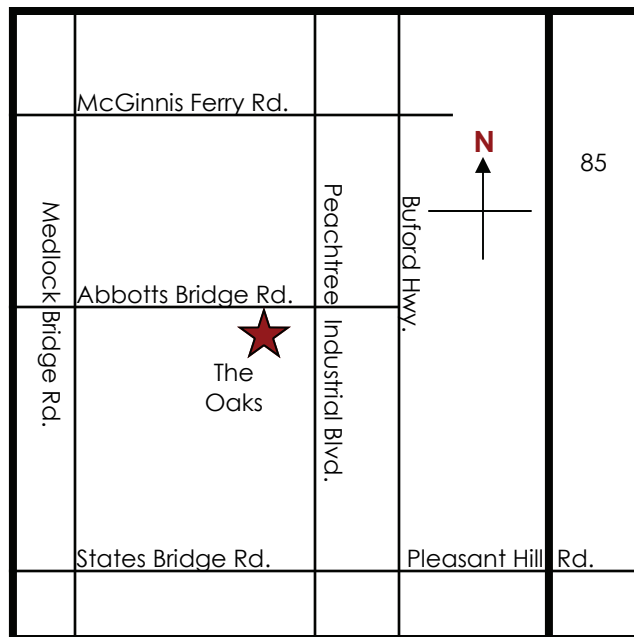

Duluth Studio

Serving the Duluth, Gwinnett & Alpharetta areas

Because we know that your time is valuable, to get the most out of your lessons please arrive 5-10 minutes prior to your scheduled appointment.

Thank you.

From Interstate 85 heading South

Exit on Sugarloaf Pkwy,
Turn Right off the exit (heading west)
Continue on Sugarloaf Pkwy. To Peachtree Industrial Blvd.
Turn Left onto Peachtree Industrial Blvd. (heading south)
Turn Right onto Abbotts Bridge Rd. (heading west)
The Oaks Shopping Center will be immediately on your left.

From Interstate 85 heading North

Exit on Pleasant Hill Rd.
Turn Left off the exit (heading west)
Continue on Pleasant Hill Rd. to Peachtree Industrial Blvd.
Turn Right onto Peachtree Industrial Blvd. (heading north)
Turn Left onto Abbotts Bridge Rd. (heading west)
The Oaks Shopping Center will be immediately on your left.

From Interstate 285

Exit onto Peachtree Industrial Blvd. North
Continue on Peachtree Industrial Blvd. to Abbotts Bridge Rd.
Turn Left onto Abbotts Bridge Rd. (heading west)
The Oaks Shopping Center will be immediately on your left.

From Alpharetta

Take States Bridge Rd. (heading east)
Turn Left onto Peachtree Industrial Blvd. (heading north)
Turn Left onto Abbotts Bridge Rd. (heading west)
The Oaks Shopping Center will be immediately on your left.